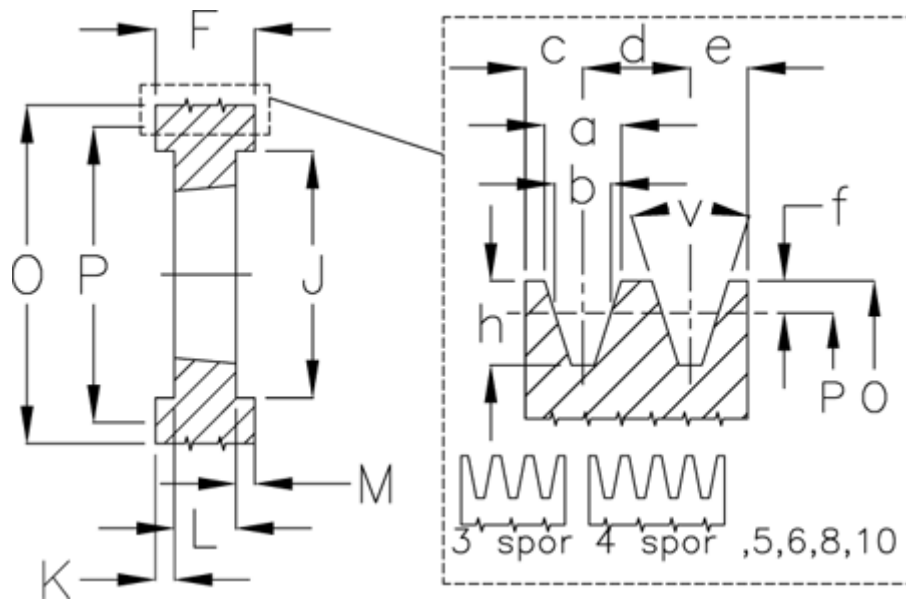

Article number: 604112030008

Description: V-belt pulley SPC 300/8 TL4040

## Measures

a	= 22.0	For bush	= 4040	O	= 309.6
b	= 19.0	h	= 23.8	P	= 300
Bush $\zeta$ max	= 100	J	= 244	Type	= SPC
c	= 17.0	K	= 55,5	v	= 34 degrees
d	= 25.5	L	= 102		
e	= 17.0	m	= 55.5		
f	= 4.8	N	= -		
F	= 213	Number of ribs	= 8		